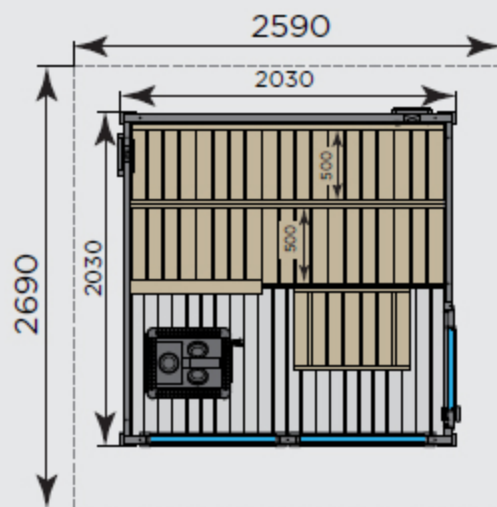

SOLIDE COMPACT VISION

Features

- The Harvia Solide Compact Vision is a compact-sized and bright outdoor sauna
- Solide Compact Vision seats up to 4 people
- The large windows together with a lockable glass door bring natural light beautifully to the sauna
- Easy and quick to assemble even in a day
- Light-colored spruce benches

Product details:

- Constructed of thick 40mm spruce beams, and the exterior walls can be painted in the color of your choice
- Window material: 2 x Double pane glass (4mm + 4mm tempered glass), space between glasses 8mm
- Door glass: Double pane glass (4mm + 4mm tempered glass), space between glasses 8mm
- Sauna foundation made of pressure impregnated timber
- Wood-burning heater recommended

Technical details	SLDC02PS	SLDCV01PS
Persons	1-4	1-4
Width x Depth x Height, mm	3210x2835x2700	3210x2835x2700
Net weight, kg	760	730
Recommended heating output, kW	9-11	9-11

SLDCV01PS