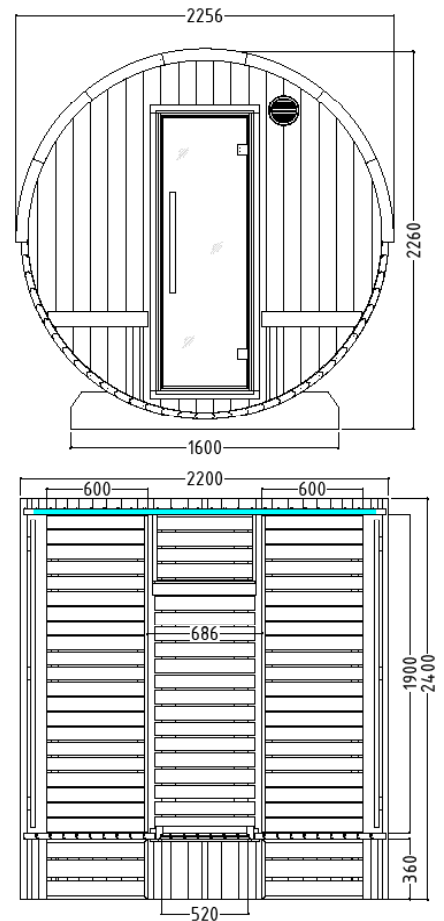

KASKI

HARVIA

Sauna & Spa

Description

- Barrel sauna made of thermo-pine, staves 40mm
- Interior made of lime wood
- 2 benches 600mm
- 2 backrests
- LED strip whitelight, dimmable, 760mm
- Incl. roof covering - black bitumen roof shingle
- Feet made of impregnated wood
- Heater protection grille
- 2-part floor grid
- Suitable for electric and wood-fired heaters
- Door made of 8mm single pane safety glass

Details

Kaski Panorama:

Art.-Nr.	1-053-431	1-053-432	1-053-433
	KASKI-180-P	KASKI-220-P	KASKI-240-P-C
Art.-Nr. mounted	1-053-628	1-053-629	1-053-630
	KASKI-180-P-A	KASKI-220-P-A	KASKI-240-P-C-A
Dimensions [cm]	Ø220 x 180	Ø220 x 220	Ø220 x 240
Type of wood	Thermo-pine	Thermo-pine	Thermo-pine
Interior fittings	Lime	Lime	Lime
Room length	160	200	190
Volume [m ³]	5,6	7	6,5
Terrace (Canopy)	No	No	Yes
Persons	up to 4	up to 6	up to 6
Recommended Heater power electro [kW]	6 - 8	7 - 9	7 - 9

Accessoires

LED-Set Kaski/Kuusi-180

LED-KA-1

LED-Set Kaski/Kuusi-220/240

LED-KA-2

Kaski View:

Art.-Nr.	1-053-434	1-053-435	1-053-436
	KASKI-180-V	KASKI-220-V	KASKI-240-V-C
Art.-Nr. mounted	1-053-630	1-053-632	1-053-633
	KASKI-180-V-A	KASKI-220-V-A	KASKI-240-V-C-A
Dimensions [cm]	Ø220 x 180	Ø220 x 220	Ø220 x 240
Type of wood	Thermo-pine	Thermo-pine	Thermo-pine
Interior fittings	Lime	Lime	Lime
Room length	160	200	190
Volume [m ³]	5,6	7	6,5
Terrace (Canopy)	No	No	Yes
Persons	up to 4	up to 6	up to 6
Recommended Heater power electro [kW]	6 - 8	7 - 9	7 - 9

KASKI

HARVIA

Sauna & Spa

Floor plan

Kaski 180

Kaski 220

Kaski 240

Installation plan opt. accessories