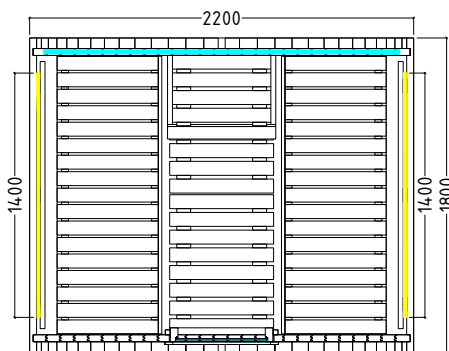

Installation plan opt. accessories

Kaski 180