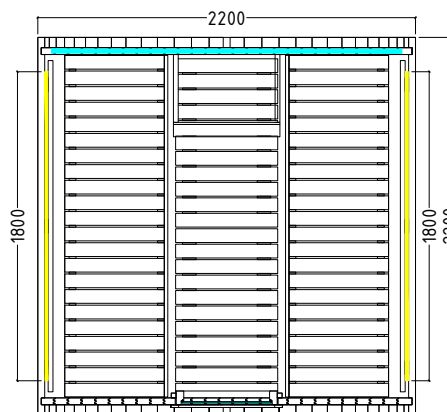

KASKI

HARVIA

Sauna & Spa

Floor plan

Installation plan opt. accessories

Kaski 220