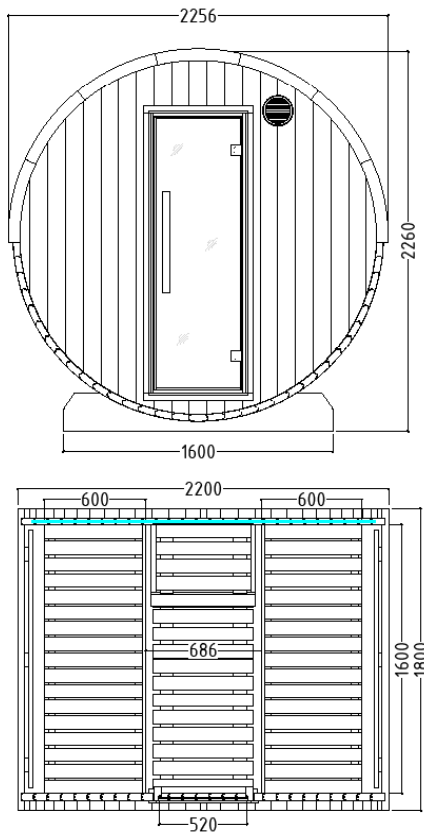

KASKI

HARVIA

Sauna & Spa

Description

- Barrel sauna made of thermo-pine, staves 40mm
- Interior made of lime wood
- 2 benches 600mm
- 2 backrests
- LED strip whitelight, dimmable, 760mm
- Incl. roof covering - black bitumen roof shingle
- Feet made of impregnated wood
- Heater protection grille
- 2-part floor grid
- Suitable for electric and wood-fired heaters
- Door made of 8mm single pane safety glass

Details

Kaski Panorama:

Art.-Nr.	1-053-431	1-053-432	1-053-433
	KASKI-180-P	KASKI-220-P	KASKI-240-P-C
Art.-Nr. mounted	1-053-628	1-053-629	1-053-630
	KASKI-180-P-A	KASKI-220-P-A	KASKI-240-P-C-A
Dimensions [cm]	Ø220 x 180	Ø220 x 220	Ø220 x 240
Type of wood	Thermo-pine	Thermo-pine	Thermo-pine
Interior fittings	Lime	Lime	Lime
Room length	160	200	190
Volume [m ³]	5,6	7	6,5
Terrace (Canopy)	No	No	Yes
Persons	up to 4	up to 6	up to 6
Recommended Heater power electro [kW]	6 - 8	7 - 9	7 - 9

Accessoires

LED-Set Kaski/Kuusi-180

LED-KA-1

LED-Set Kaski/Kuusi-220/240

LED-KA-2

Kaski View:

Art.-Nr.	1-053-434	1-053-435	1-053-436
	KASKI-180-V	KASKI-220-V	KASKI-240-V-C
Art.-Nr. mounted	1-053-630	1-053-632	1-053-633
	KASKI-180-V-A	KASKI-220-V-A	KASKI-240-V-C-A
Dimensions [cm]	Ø220 x 180	Ø220 x 220	Ø220 x 240
Type of wood	Thermo-pine	Thermo-pine	Thermo-pine
Interior fittings	Lime	Lime	Lime
Room length	160	200	190
Volume [m ³]	5,6	7	6,5
Terrace (Canopy)	No	No	Yes
Persons	up to 4	up to 6	up to 6
Recommended Heater power electro [kW]	6 - 8	7 - 9	7 - 9

KASKI

HARVIA

Sauna & Spa

Floor plan

Kaski 180

Kaski 220

Kaski 240

Installation plan opt. accessories