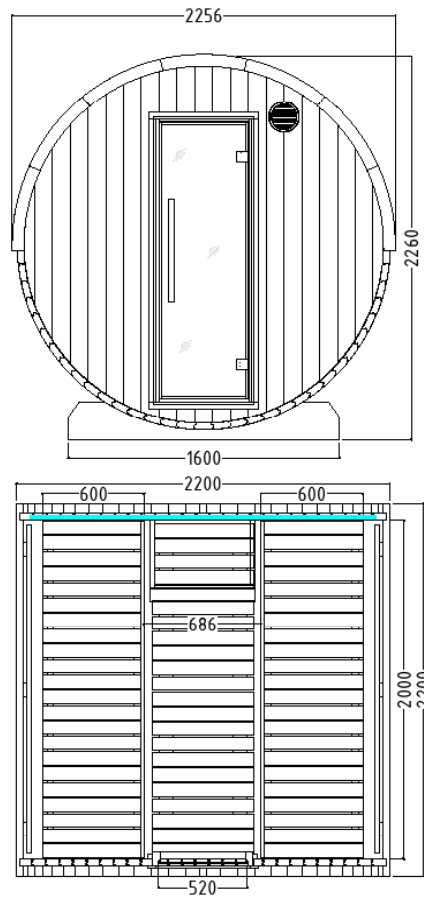

KASKI

HARVIA

Sauna & Spa

Description

- Barrel sauna made of thermo-pine, staves 40mm
- Interior made of lime wood
- 2 benches 600mm
- 2 backrests
- LED strip whitelight, dimmable, 760mm
- Incl. roof covering - black bitumen roof shingle
- Feet made of impregnated wood
- Heater protection grille
- 2-part floor grid
- Suitable for electric and wood-fired heaters
- Door made of 8mm single pane safety glass

Details

Kaski Panorama:

Art.-Nr.	1-053-431	1-053-432	1-053-433
	KASKI-180-P	KASKI-220-P	KASKI-240-P-C
Art.-Nr. mounted	1-053-628	1-053-629	1-053-630
	KASKI-180-P-A	KASKI-220-P-A	KASKI-240-P-C-A
Dimensions [cm]	Ø220 x 180	Ø220 x 220	Ø220 x 240
Type of wood	Thermo-pine	Thermo-pine	Thermo-pine
Interior fittings	Lime	Lime	Lime
Room length	160	200	190
Volume [m ³]	5,6	7	6,5
Terrace (Canopy)	No	No	Yes
Persons	up to 4	up to 6	up to 6
Recommended Heater power electro [kW]	6 - 8	7 - 9	7 - 9

Accessoires

LED-Set Kaski/Kuusi-180

LED-KA-1

LED-Set Kaski/Kuusi-220/240

LED-KA-2

Kaski View:

Art.-Nr.	1-053-434	1-053-435	1-053-436
	KASKI-180-V	KASKI-220-V	KASKI-240-V-C
Art.-Nr. mounted	1-053-630	1-053-632	1-053-633
	KASKI-180-V-A	KASKI-220-V-A	KASKI-240-V-C-A
Dimensions [cm]	Ø220 x 180	Ø220 x 220	Ø220 x 240
Type of wood	Thermo-pine	Thermo-pine	Thermo-pine
Interior fittings	Lime	Lime	Lime
Room length	160	200	190
Volume [m ³]	5,6	7	6,5
Terrace (Canopy)	No	No	Yes
Persons	up to 4	up to 6	up to 6
Recommended Heater power electro [kW]	6 - 8	7 - 9	7 - 9

KASKI

HARVIA

Sauna & Spa

Floor plan

Kaski 180

Kaski 220

Kaski 240

Installation plan opt. accessories