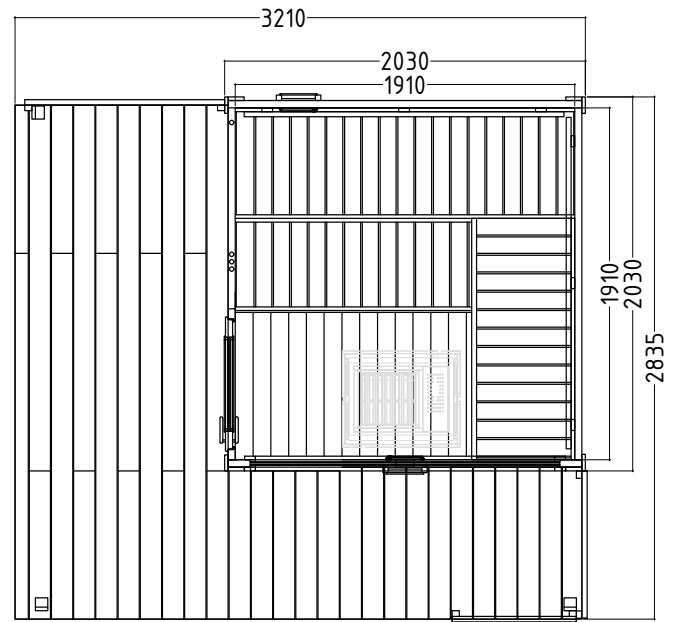

SCALA MEDIUM

HARVIA

Sauna & Spa

Let's sauna.

Grundriss

right

left

Installationsplan Zubehör