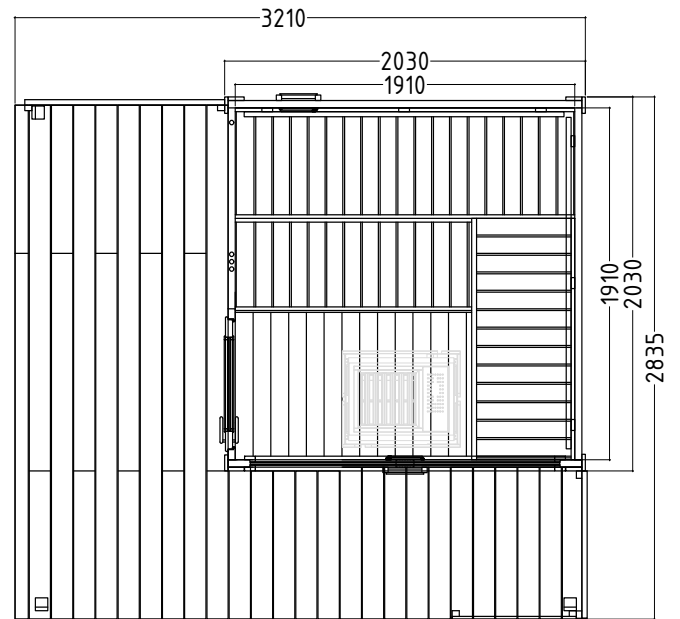

SCALA MEDIUM

HARVIA

Sauna & Spa

Let's sauna.

Floor plan

right

left

Installation plan accessories