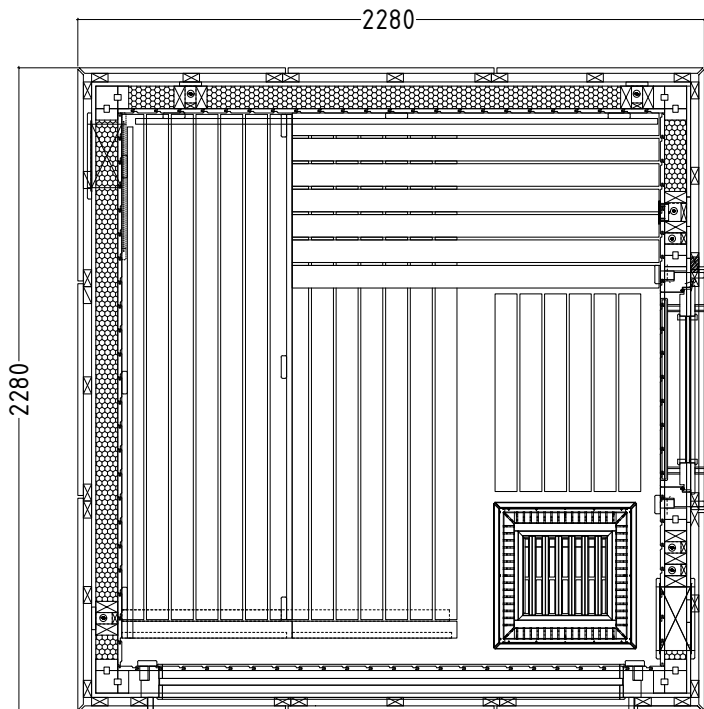

ALPINA MEDIUM VIEW

HARVIA

Sauna & Spa

Let's sauna.

Features

- Element cabin – wall thickness with decor 160 mm, 110 mm without decor (insulation 80 mm)
- Alpina wall decor outside 50 mm in spruce - colour selectable and without decor selectable
- Walls inside in spruce 15 mm tongue and groove
- 19 mm floor boards as base
- Impregnated base frame
- Outer lockable wooden door with isolated glass
- 1 Double-glazed fixed window (1686 x 1666 mm)
- Interior made of limewood
- 3 benches 620 mm wide
- 2 backrests
- Intermediate bench panel
- Lamp with protection grill without bulb - for sauna room

Details

*) dark grey: 5078 Kataja

**) light grey: 5081 Kaste

Accessoires

LED-Set

LED-ALP1 (cabin)

Art.-Nr.	1-053-677	1-053-678	1-053-679	1-053-680	1-053-681	1-053-682
	ALP-M-V-DGR	ALP-M-V-DCL	ALP-M-V-BGR	ALP-M-V-BCL	ALP-M-V-ZGR	ALP-M-V-ZCL
Dimensions [mm]	2280 x 2280 x 2630		2280 x 2280 x 2630		2280 x 2280 x 2630	
Construction	Element		Element		Element	
Wall thickness [mm]	110 / 160		110 / 160		110	
Type of wood outside, decor	Spruce dark grey *)		Spruce light grey **)		No decor	
Type of wood inside, tongue-groove	Spruce		Spruce		Spruce	
Type of wood interior	Limewood		Limewood		Limewood	
Interior fittings	Prestige		Prestige		Prestige	
Benches number (top / above)	2/1		2/1		2/1	
Adjustable headboard on a bench	No		No		No	
Colour glass	grey	clear	grey	clear	grey	clear
Infrared full spectrum radiator [W]	No		No		No	
Headrests number	2		2		2	
Heater safety guard [mm]	No		No		No	
Floor grid [mm]	700 x 530		700 x 530		700 x 530	
Silicone cables for Saunaheater 5x2,5mm ²	6 m		6m		6m	
Silicone cables for Saunalight 3x1,5mm ²	4 m		4 m		4 m	
Persons	up to 5		up to 5		up to 5	
Volume [m ³]	7,9		7,9		7,9	
Recommended heater power [kW]	9 - 10,5		9 - 10,5		9 - 10,5	
Mirrored assembly option	No		No		No	

ALPINA MEDIUM VIEW

HARVIA

Sauna & Spa

Let's sauna.

Floor plan

Installation plan accessories

ALPINA MEDIUM VIEW

HARVIA