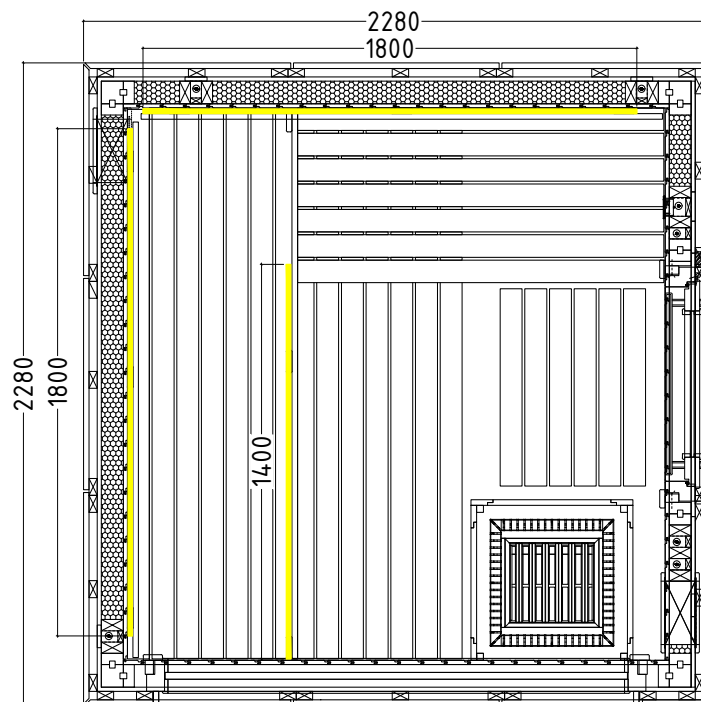

Installation plan accessories