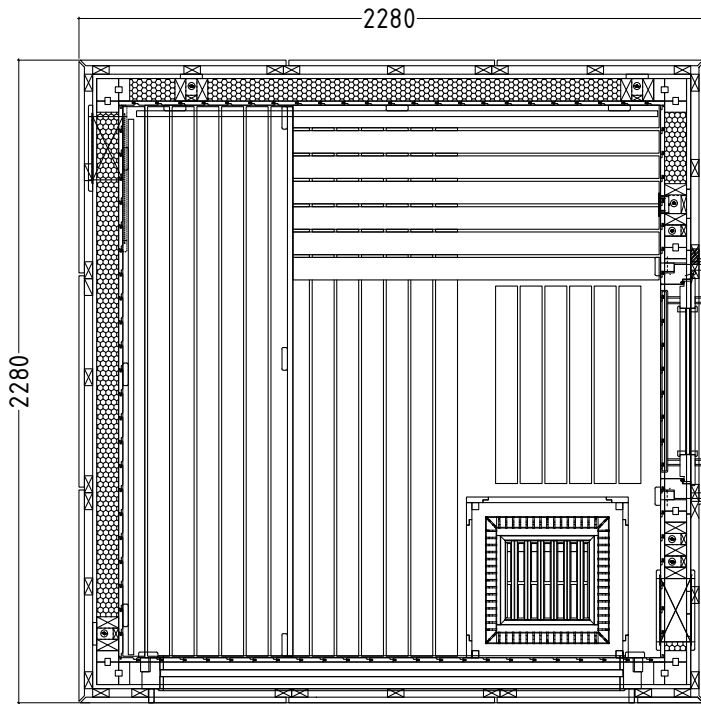

ALPINA MEDIUM PANORAMA

HARVIA

Sauna & Spa

Let's sauna.

Floor plan